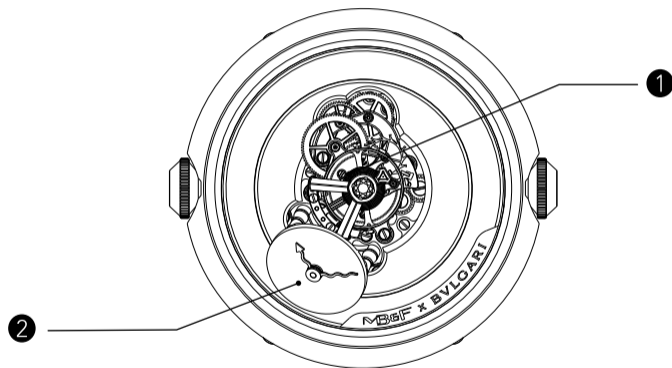

MB&F
X
BVLGARI

LEGACY MACHINE FLYING T ALLEGRA

LEGACY MACHINE FLYING T ALLEGRA

FUNCTIONS

05

OPERATING INSTRUCTIONS – WINDING & TIME SETTING

07

LEGACY MACHINE FLYING T ALLEGRA

FUNCTIONS

- ① Flying tourbillon
- ② Hours and minutes

LEGACY MACHINE FLYING T ALLEGRA

OPERATING INSTRUCTIONS – WINDING

Your watch is equipped with an automatic movement.
If it has stopped, wind the movement by turning the crown A
several times **clockwise**.

OPERATING INSTRUCTIONS – TIME SETTING

Pull crown B "out" (position 2) and rotate to set the time.
The time can be set forwards or backwards by rotating clockwise
or anti-clockwise.