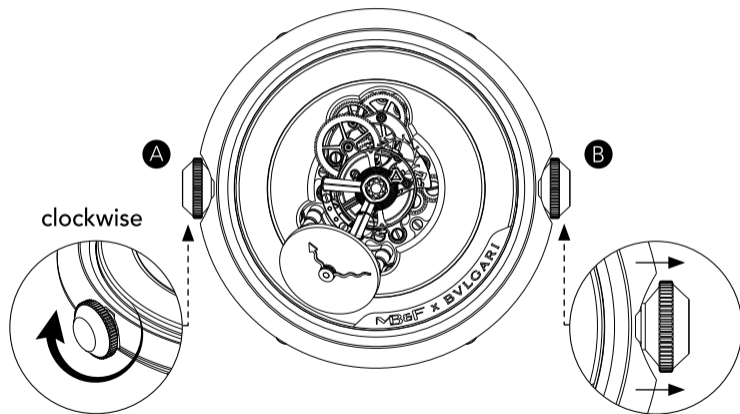

MB&F
X
BVLGARI

LEGACY MACHINE FLYING T ALLEGRA

LEGACY MACHINE FLYING T ALLEGRA

FUNCTIONS

05

OPERATING INSTRUCTIONS – WINDING & TIME SETTING

07

LEGACY MACHINE FLYING T ALLEGRA

FUNCTIONS

- ① Flying tourbillon
- ② Hours and minutes

LEGACY MACHINE FLYING T ALLEGRA

OPERATING INSTRUCTIONS – WINDING

Your watch is equipped with an automatic movement.
If it has stopped, wind the movement by turning the crown A
several times **clockwise**.

OPERATING INSTRUCTIONS – TIME SETTING

Pull crown B "out" (position 2) and rotate to set the time.
The time can be set forwards or backwards by rotating clockwise
or anti-clockwise.